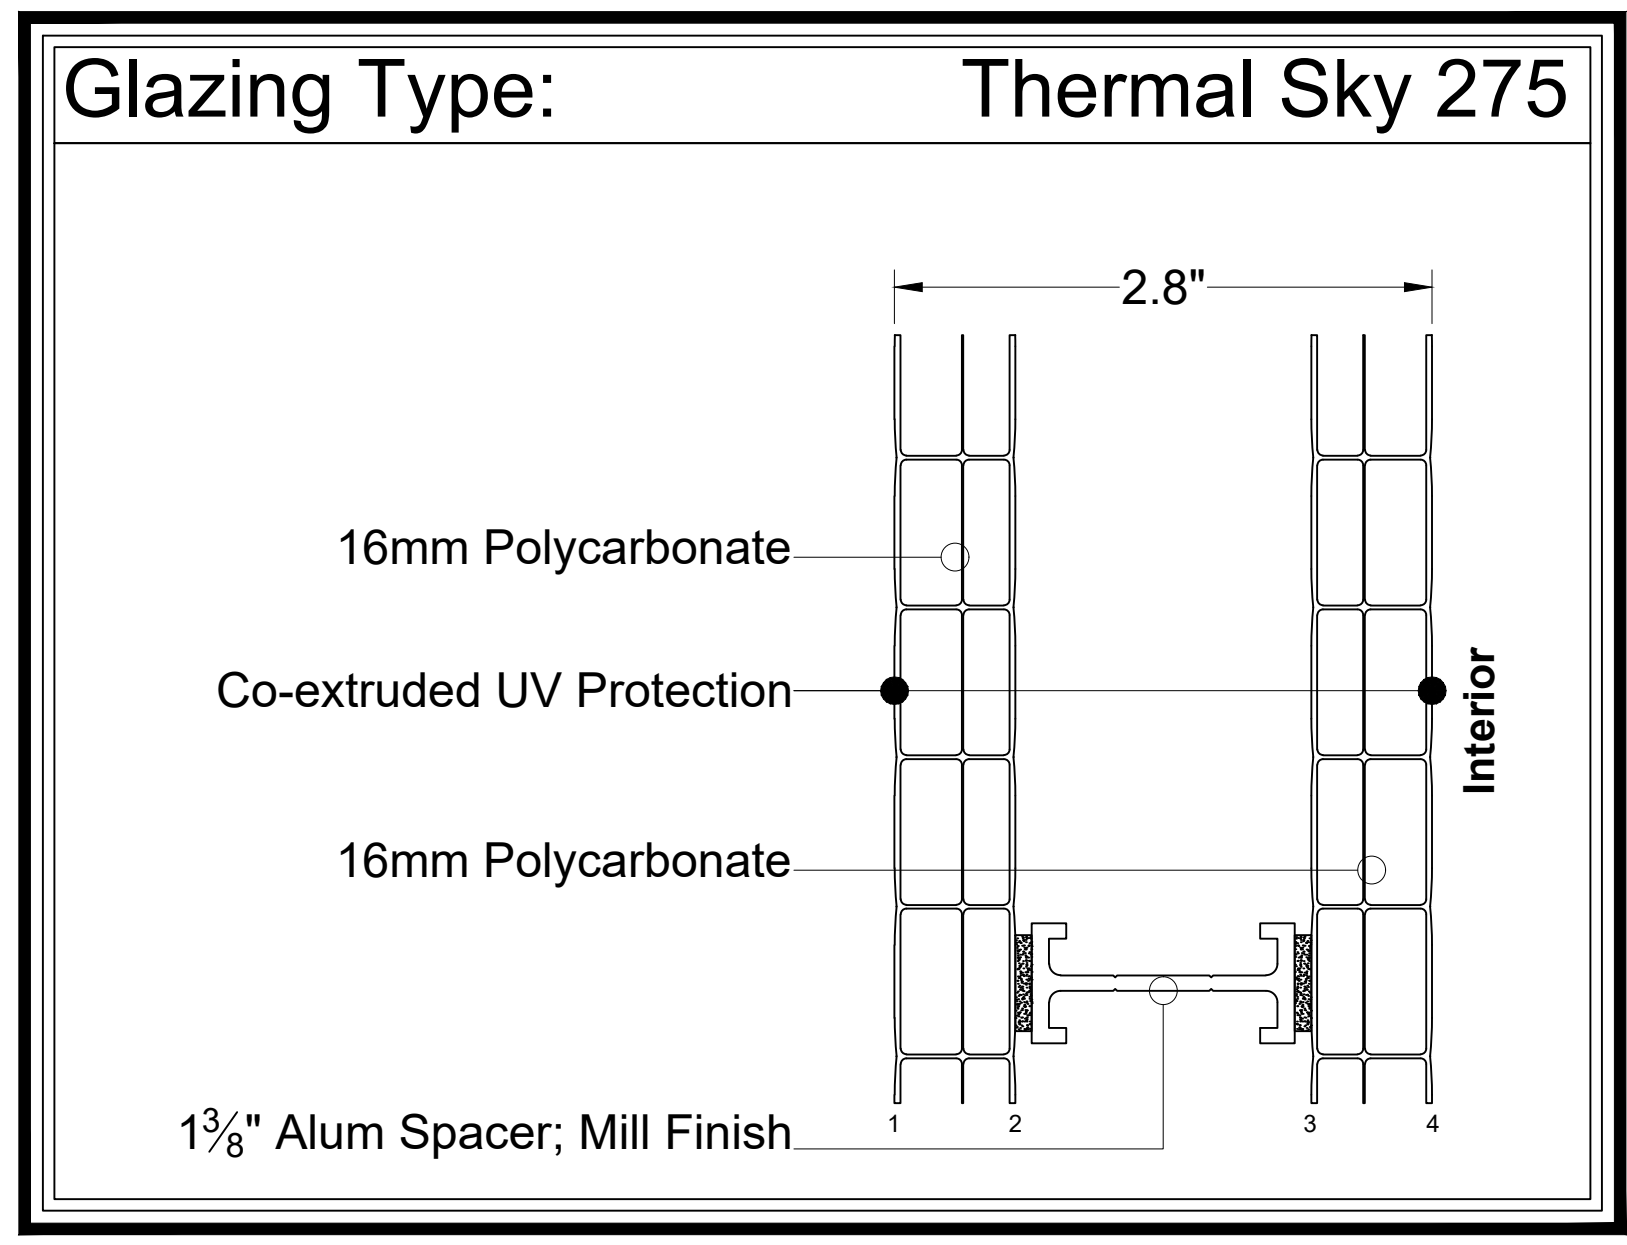

# Thermal Sky 275 Translucent Wall Panel

**A** FRONT ELEV. SCALE: 1" = 12"

**B** SECTION SCALE: 1" = 12"

**C** CROSS SECTION SCALE: 1" = 12"

**D** HEAD SCALE: 3/8" = 1"

**E** BASE SCALE: 3/8" = 1"

**F** JAMB SCALE: 3/8" = 1"

**G** TYP. INTERMEDIATE SCALE: 3/8" = 1"

**H** MID-SPAN SUPPORT SCALE: 3/8" = 1"

**Crystal Structures**  
 Commercial Div. of Sunshine Rooms, Inc.  
 3333 N. Mead, Wichita, KS 67219  
 (800) 222-1598  
 www.crystalstructuresglazing.com  
 contactus@csglazing.net