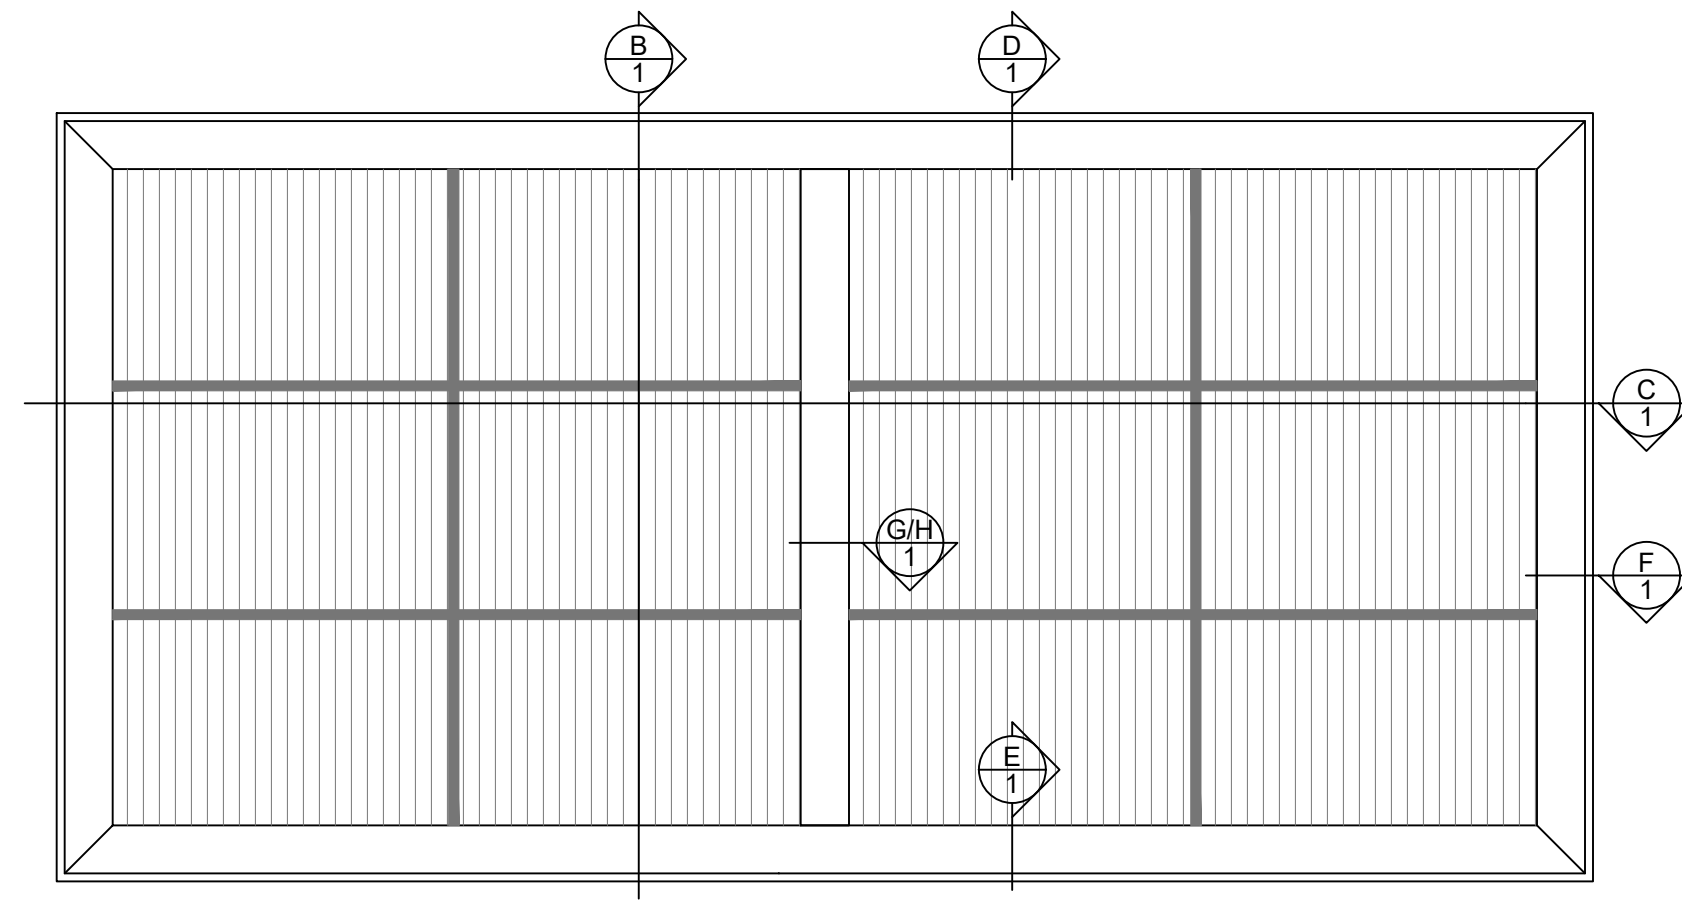

# Thermal Sky 275 Translucent Wall Panel

**A** FRONT ELEV. SCALE: 1" = 12"

**B** SECTION SCALE: 1" = 12"

**C** CROSS SECTION SCALE: 1" = 12"

**D** HEAD SCALE: 3/8" = 1"

**E** BASE SCALE: 3/8" = 1"

**F** JAMB SCALE: 3/8" = 1"

**G** TYP. INTERMEDIATE SCALE: 3/8" = 1"

**H** MID-SPAN SUPPORT SCALE: 3/8" = 1"

**Crystal Structures**  
 Commercial Div. of Sunshine Rooms, Inc.  
 3333 N. Mead, Wichita, KS 67219  
 (800) 222-1598  
 www.crystalstructuresglazing.com  
 contactus@csglazing.net