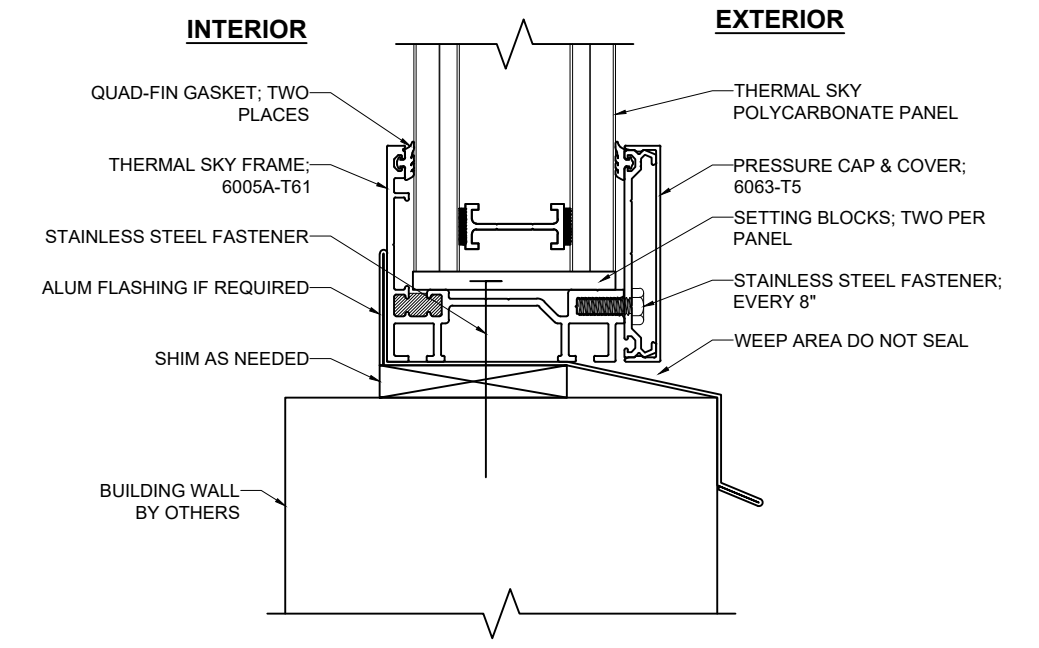

# Thermal Sky 275 Translucent Wall Panel

**A** FRONT ELEV. SCALE: 1" = 12"

**B** SECTION SCALE: 1" = 12"

**C** CROSS SECTION SCALE: 1" = 12"

**D** HEAD SCALE: 3/8" = 1"

**E** BASE SCALE: 3/8" = 1"

**F** JAMB SCALE: 3/8" = 1"

**G** TYP. INTERMEDIATE SCALE: 3/8" = 1"

**H** MID-SPAN SUPPORT SCALE: 3/8" = 1"

**Crystal Structures**  
 Commercial Div. of Sunshine Rooms, Inc.  
 3333 N. Mead, Wichita, KS 67219  
 (800) 222-1598  
 www.crystalstructuresglazing.com  
 contactus@csglazing.net