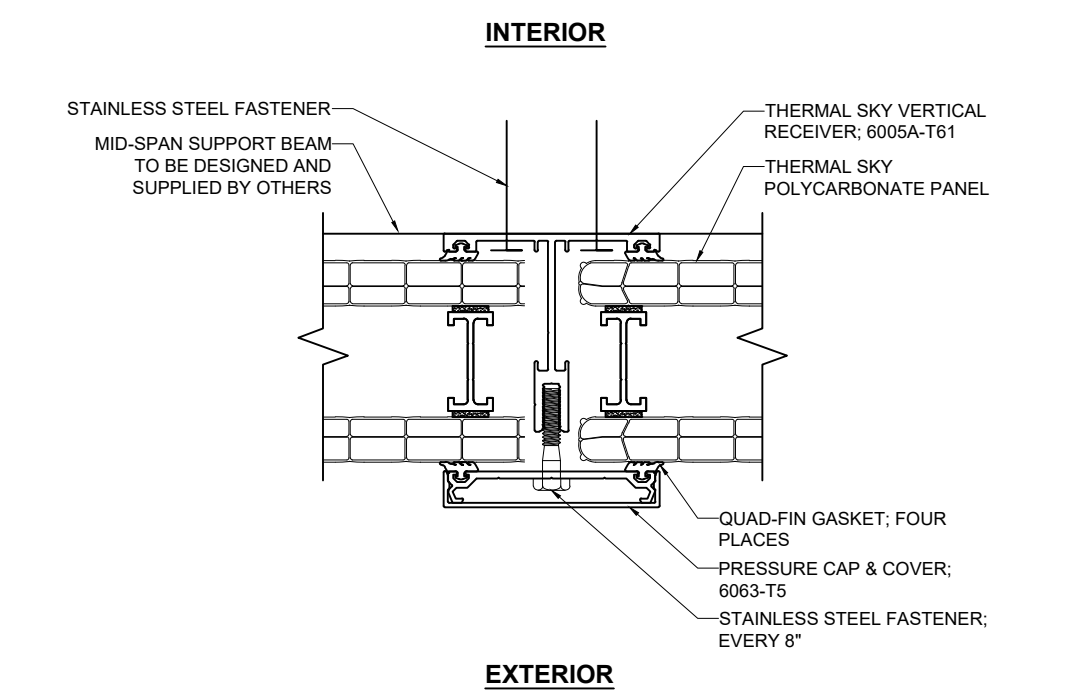

# Thermal Sky 275 Translucent Wall Panel

**A** FRONT ELEV. SCALE: 1" = 12"

**B** SECTION SCALE: 1" = 12"

**C** CROSS SECTION SCALE: 1" = 12"

**D** HEAD SCALE: 3/8" = 1"

**E** BASE SCALE: 3/8" = 1"

**F** JAMB SCALE: 3/8" = 1"

**G** TYP. INTERMEDIATE SCALE: 3/8" = 1"

**H** MID-SPAN SUPPORT SCALE: 3/8" = 1"

**Crystal Structures**  
 Commercial Div. of Sunshine Rooms, Inc.  
 3333 N. Mead, Wichita, KS 67219  
 (800) 222-1598  
 www.crystalstructuresglazing.com  
 contactus@csglazing.net