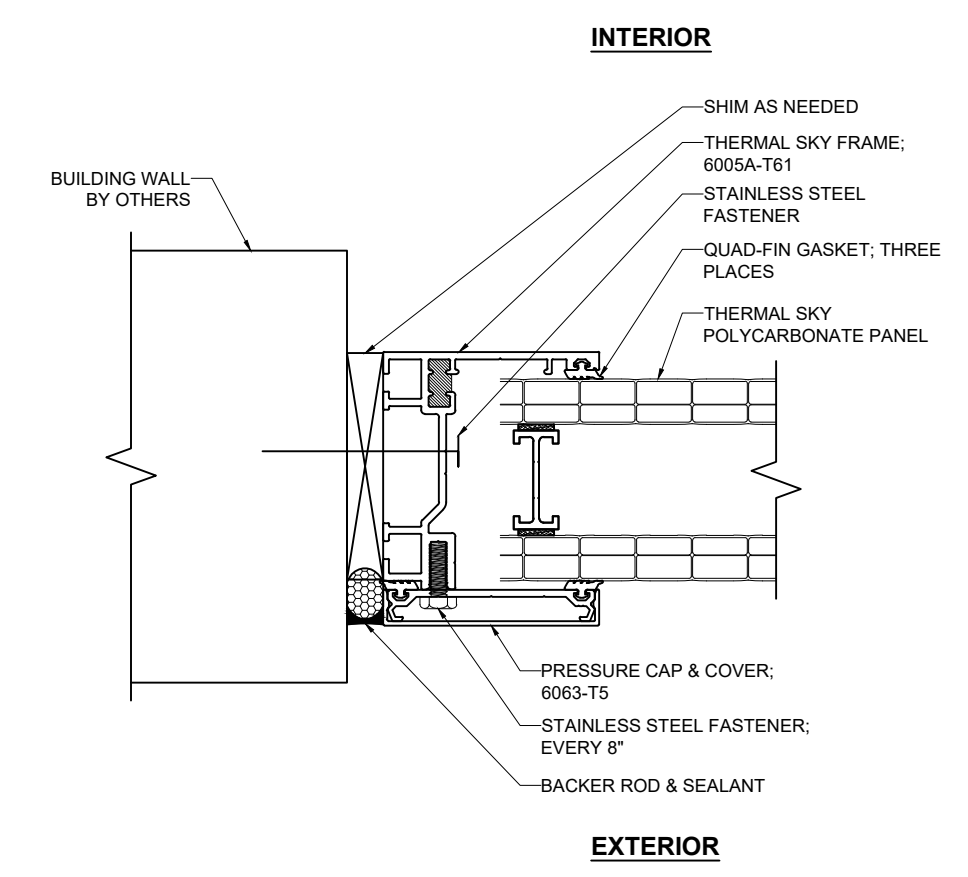

# Thermal Sky 275 Translucent Wall Panel

**A** FRONT ELEV. SCALE: 1" = 12"

**B** SECTION SCALE: 1" = 12"

**C** CROSS SECTION SCALE: 1" = 12"

**D** HEAD SCALE: 3/8" = 1"

**E** BASE SCALE: 3/8" = 1"

**F** JAMB SCALE: 3/8" = 1"

**G** TYP. INTERMEDIATE SCALE: 3/8" = 1"

**H** MID-SPAN SUPPORT SCALE: 3/8" = 1"

**Crystal Structures**  
 Commercial Div. of Sunshine Rooms, Inc.  
 3333 N. Mead, Wichita, KS 67219  
 (800) 222-1598  
 www.crystalstructuresglazing.com  
 contactus@csglazing.net