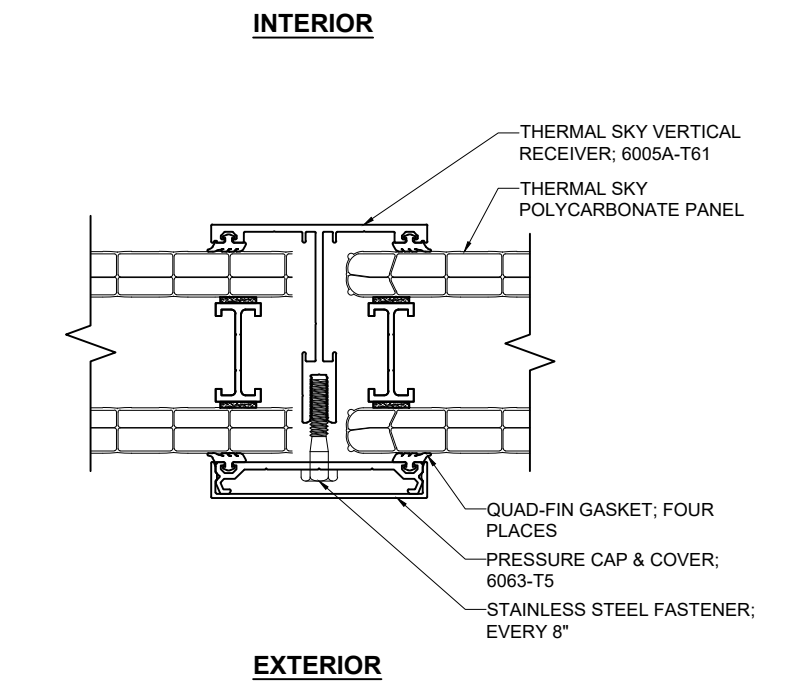

# Thermal Sky 275 Translucent Wall Panel

**A** FRONT ELEV. SCALE: 1" = 12"

**B** SECTION SCALE: 1" = 12"

**C** CROSS SECTION SCALE: 1" = 12"

**D** HEAD SCALE: 3/8" = 1"

**E** BASE SCALE: 3/8" = 1"

**F** JAMB SCALE: 3/8" = 1"

**G** TYP. INTERMEDIATE SCALE: 3/8" = 1"

**H** MID-SPAN SUPPORT SCALE: 3/8" = 1"

**Crystal Structures**  
 Commercial Div. of Sunshine Rooms, Inc.  
 3333 N. Mead, Wichita, KS 67219  
 (800) 222-1598  
 www.crystalstructuresglazing.com  
 contactus@csglazing.net