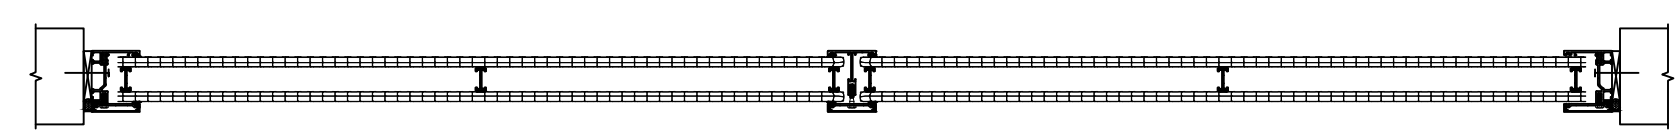

# Thermal Sky 275 Translucent Wall Panel

**A** FRONT ELEV. SCALE: 1" = 12"

**B** SECTION SCALE: 1" = 12"

**C** CROSS SECTION SCALE: 1" = 12"

**D** HEAD SCALE: 3/8" = 1"

**E** BASE SCALE: 3/8" = 1"

**F** JAMB SCALE: 3/8" = 1"

**G** TYP. INTERMEDIATE SCALE: 3/8" = 1"

**H** MID-SPAN SUPPORT SCALE: 3/8" = 1"

**Crystal Structures**  
 Commercial Div. of Sunshine Rooms, Inc.  
 3333 N. Mead, Wichita, KS 67219  
 (800) 222-1598  
 www.crystalstructuresglazing.com  
 contactus@csglazing.net