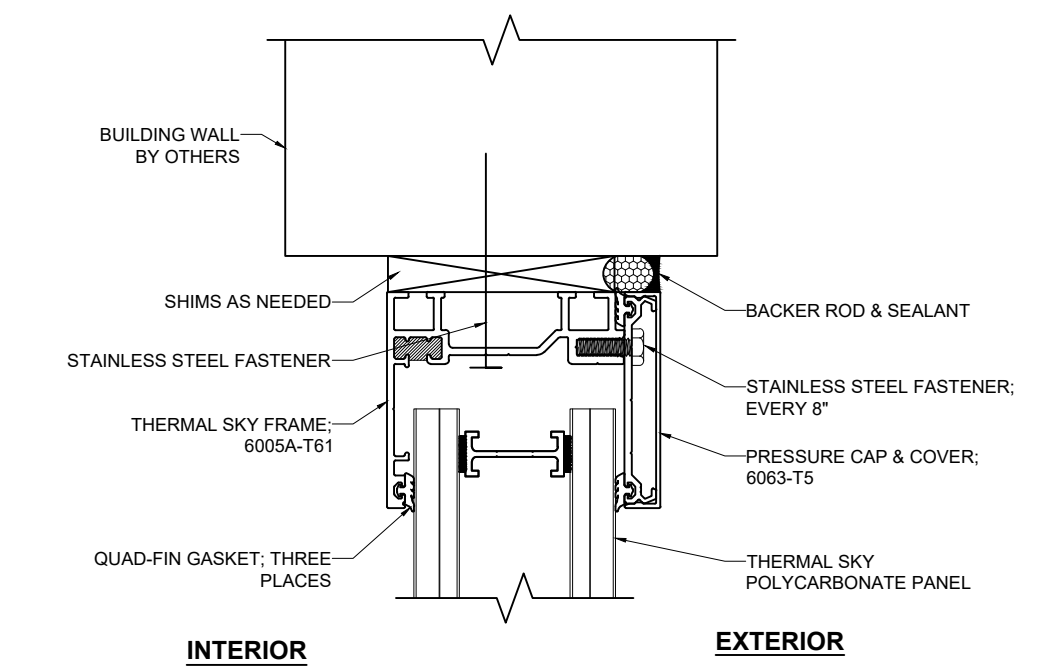

# Thermal Sky 275 Translucent Wall Panel

**A** FRONT ELEV. SCALE: 1" = 12"

**B** SECTION SCALE: 1" = 12"

**C** CROSS SECTION SCALE: 1" = 12"

**D** HEAD SCALE: 3/8" = 1"

**E** BASE SCALE: 3/8" = 1"

**F** JAMB SCALE: 3/8" = 1"

**G** TYP. INTERMEDIATE SCALE: 3/8" = 1"

**H** MID-SPAN SUPPORT SCALE: 3/8" = 1"

**Crystal Structures**  
 Commercial Div. of Sunshine Rooms, Inc.  
 3333 N. Mead, Wichita, KS 67219  
 (800) 222-1598  
 www.crystalstructuresglazing.com  
 contactus@csglazing.net