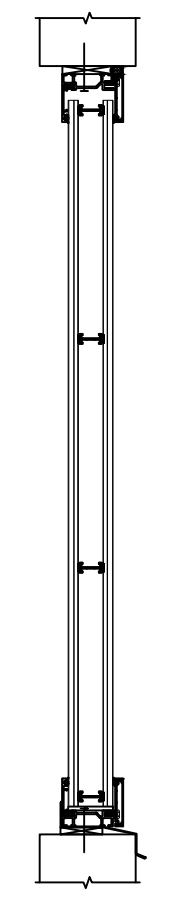

# Thermal Sky 275 Translucent Wall Panel

**A** FRONT ELEV. SCALE: 1" = 12"

**B** SECTION SCALE: 1" = 12"

**C** CROSS SECTION SCALE: 1" = 12"

**D** HEAD SCALE: 3/8" = 1"

**E** BASE SCALE: 3/8" = 1"

**F** JAMB SCALE: 3/8" = 1"

**G** TYP. INTERMEDIATE SCALE: 3/8" = 1"

**H** MID-SPAN SUPPORT SCALE: 3/8" = 1"

**Crystal Structures**  
 Commercial Div. of Sunshine Rooms, Inc.  
 3333 N. Mead, Wichita, KS 67219  
 (800) 222-1598  
 www.crystalstructuresglazing.com  
 contactus@csglazing.net